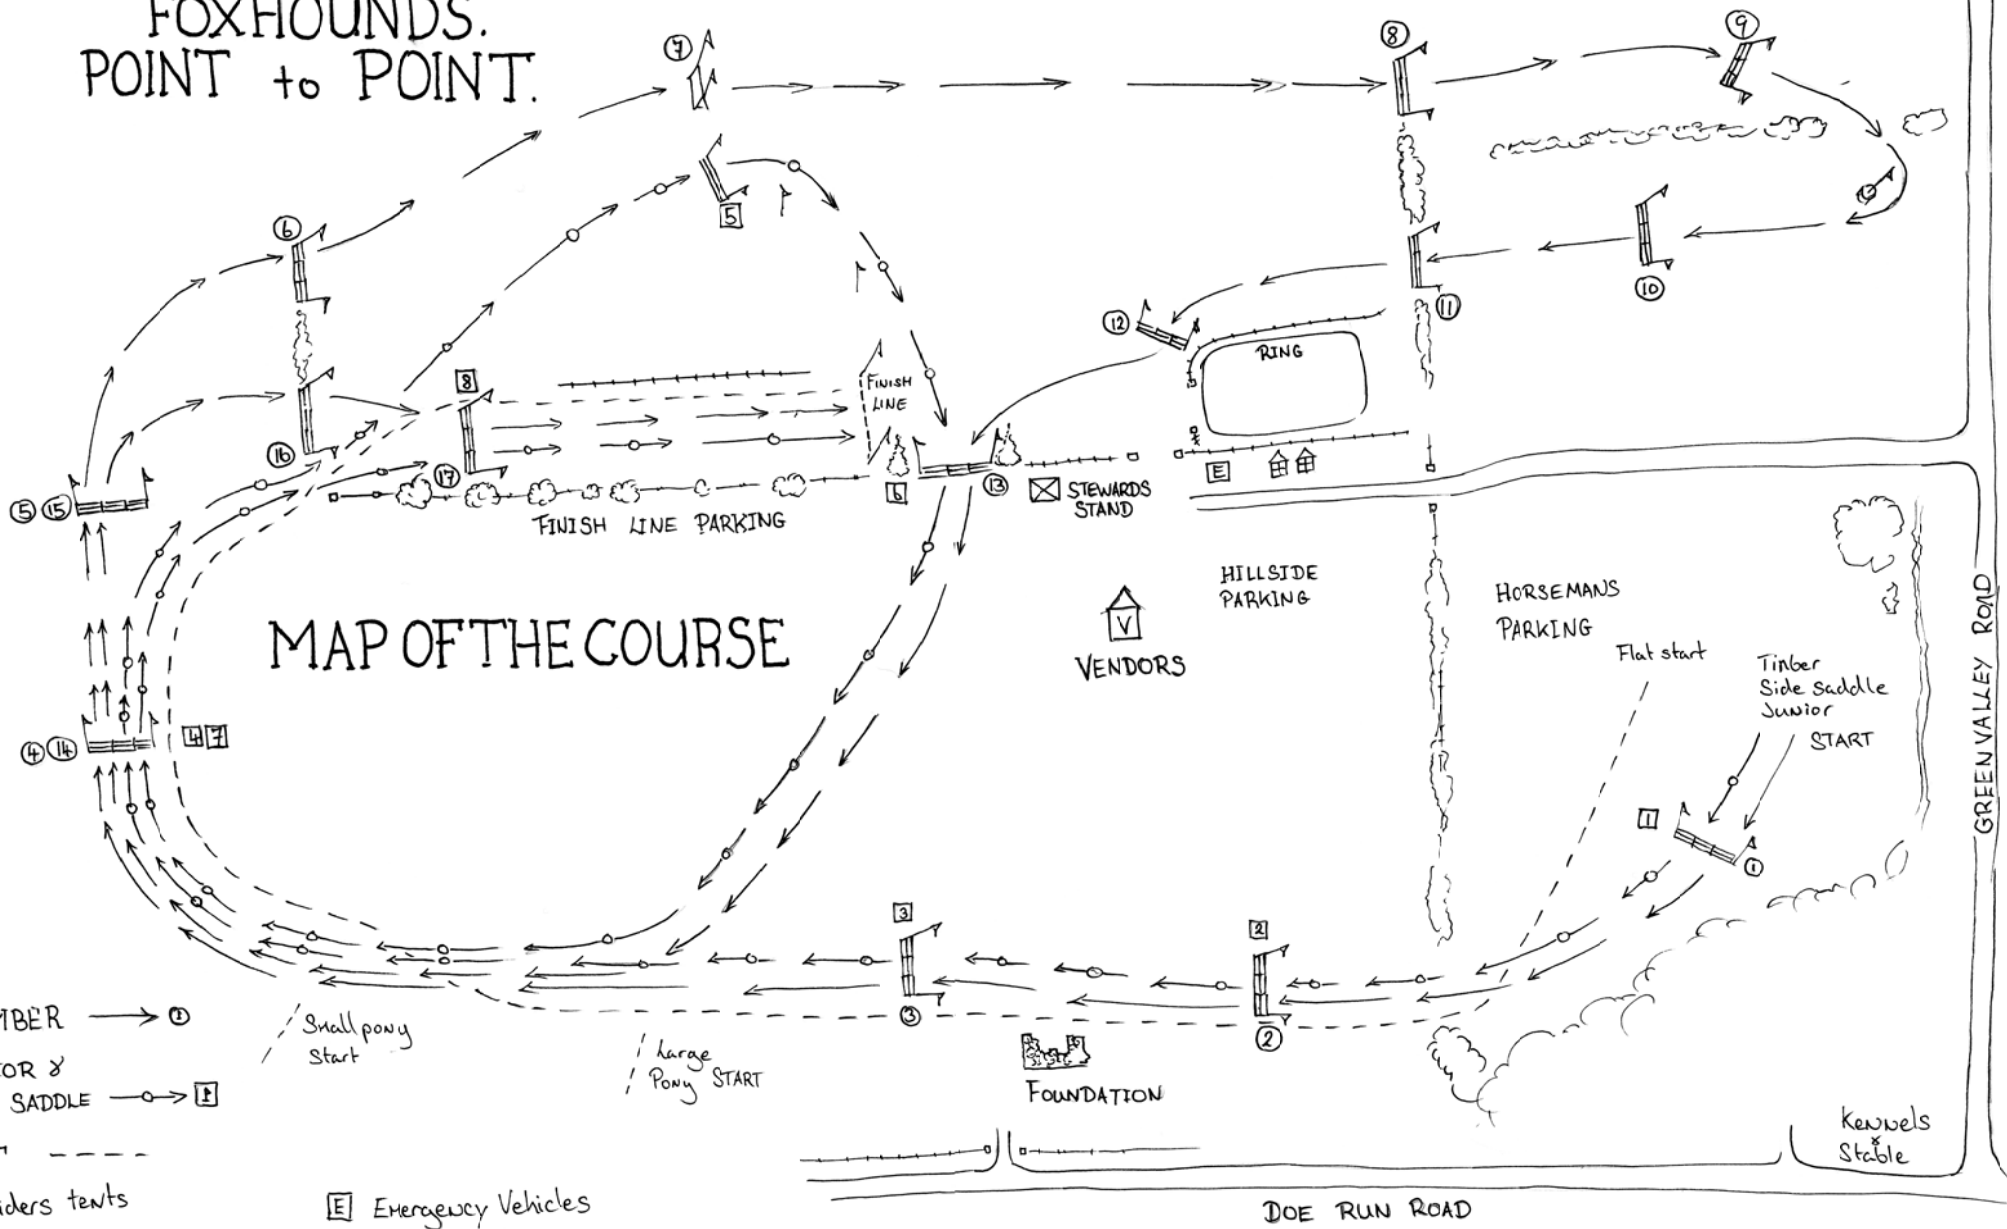

MR STEWART'S CHESHIRE FOXHOUNDS. POINT to POINT.

MAP OF THE COURSE

- TIMBER → ○
- JUNIOR & SIDE SADDLE → ○
- FLAT - - -
- 🏠 Riders tents

Ⓜ Emergency Vehicles

- - - Small pony start

- - - Large Pony start

🏠 FOUNDATION

DOE RUN ROAD

Kewels Stable

GREEN VALLEY ROAD

APPLEGROVE ROAD